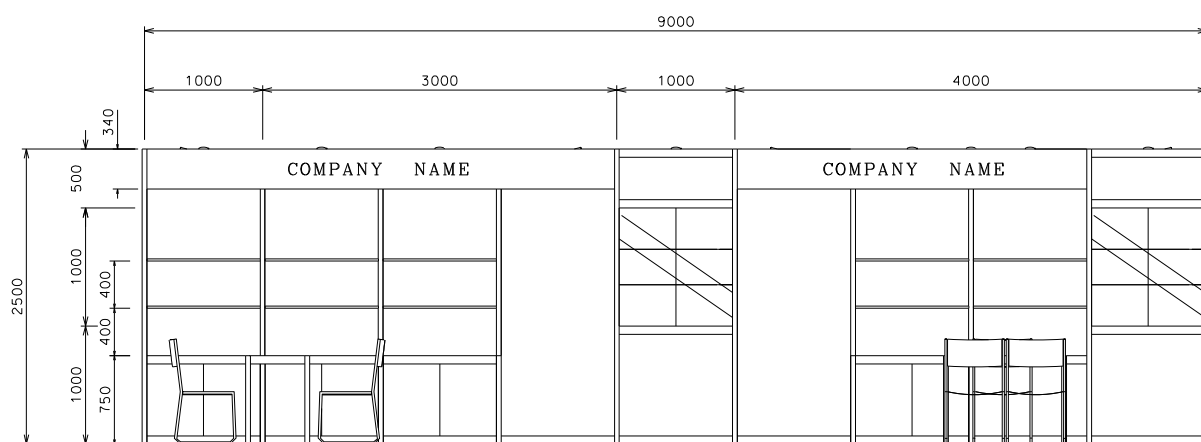

9M x 3M Standard Booth (Right Corner)

九米乘三米標準攤位 (右邊角位)

PLAN

PERSPECTIVE VIEW

FRONT ELEVATION

BOOTH SPECIFICATION		QTY
	Wooden shelf (flat) (1mL x 0.3mD)	14
	Lockable cabinet (1mL x 0.5mD x 0.75mH)	6
	Meeting table (0.7mL x 0.7mD x 0.75mH)	2
	Black leather chair	6
	TALL SHOWCASE	2
	13W LED lamp Longarmed spotlight (yellow)	13
	500w Square pin power socket	3
	RUBBISH BIN	3

*The Hong Kong Trade Development Council reserves the right to change the configuration if necessary.

*如有需要，香港貿易發展局有權更改攤位結構。

9M x 3M Standard Booth

九米乘三米標準攤位

PLAN

PERSPECTIVE VIEW

FRONT ELEVATION

BOOTH SPECIFICATION		QTY
	Wooden shelf (flat) (1mL x 0.3mD)	14
	Lockable cabinet (1mL x 0.5mD x 0.75mH)	6
	Meeting table (0.7mL x 0.7mD x 0.75mH)	2
	Black leather chair	6
	TALL SHOWCASE	2
	13W LED lamp Longarmed spotlight (yellow)	13
	500w Square pin power socket	3
	RUBBISH BIN	3

9M x 3M Standard Booth (Left Corner)

九米乘三米標準攤位 (左邊角位)

PLAN

PERSPECTIVE VIEW

FRONT ELEVATION

BOOTH SPECIFICATION		QTY
	Wooden shelf (flat) (1mL x 0.3mD)	14
	Lockable cabinet (1mL x 0.5mD x 0.75mH)	6
	Meeting table (0.7mL x 0.7mD x 0.75mH)	2
	Black leather chair	6
	TALL SHOWCASE	2
	13W LED lamp Longarmed spotlight (yellow)	13
	500w Square pin power socket	3
	RUBBISH BIN	3