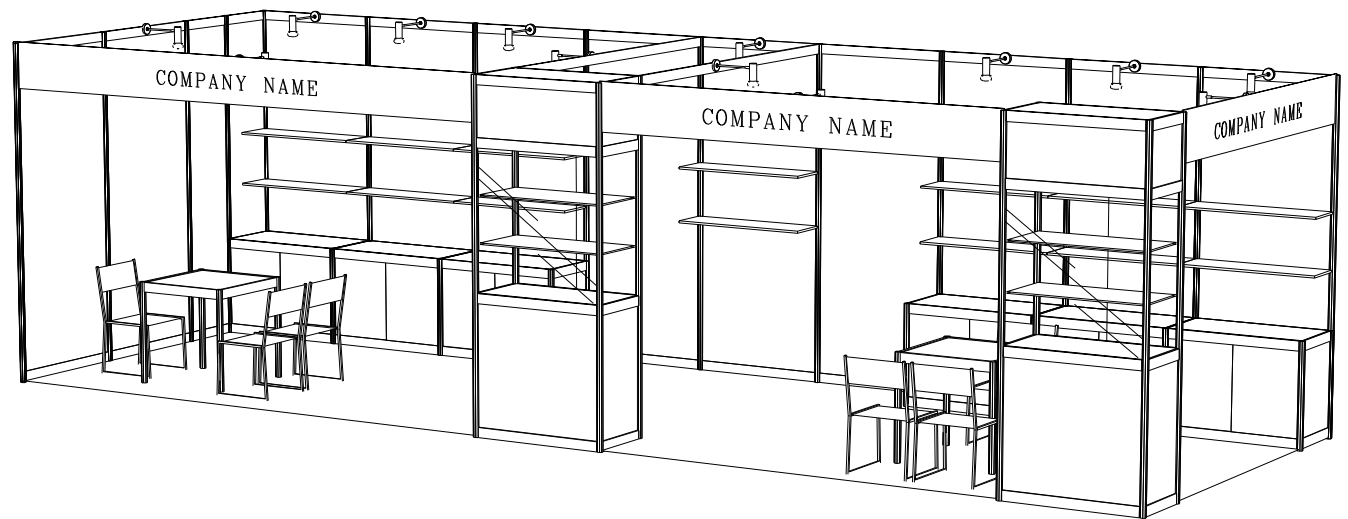

9M x 3M Standard Booth (Right Corner)

九米乘三米標準攤位 (右邊角位)

PLAN

PERSPECTIVE VIEW

FRONT ELEVATION

BOOTH SPECIFICATION		QTY
	Wooden shelf (flat) (1mL x 0.3mD)	14
	Lockable cabinet (1mL x 0.5mD x 0.75mH)	6
	Meeting table (0.7mL x 0.7mD x 0.75mH)	2
	Black leather chair	6
	TALL SHOWCASE	2
	13W LED lamp Longarmed spotlight (yellow)	13
	500w Square pin power socket	3
	RUBBISH BIN	3

*The Hong Kong Trade Development Council reserves the right to change the configuration if necessary.

*如有需要，香港貿易發展局有權更改攤位結構。

9M x 3M Standard Booth

九米乘三米標準攤位

PLAN

PERSPECTIVE VIEW

FRONT ELEVATION

BOOTH SPECIFICATION		QTY
	Wooden shelf (flat) (1mL x 0.3mD)	14
	Lockable cabinet (1mL x 0.5mD x 0.75mH)	6
	Meeting table (0.7mL x 0.7mD x 0.75mH)	2
	Black leather chair	6
	TALL SHOWCASE	2
	13W LED lamp Longarmed spotlight (yellow)	13
	500w Square pin power socket	3
	RUBBISH BIN	3

9M x 3M Standard Booth (Left Corner)

九米乘三米標準攤位 (左邊角位)

PLAN

PERSPECTIVE VIEW

FRONT ELEVATION

BOOTH SPECIFICATION		QTY
	Wooden shelf (flat) (1mL x 0.3mD)	14
	Lockable cabinet (1mL x 0.5mD x 0.75mH)	6
	Meeting table (0.7mL x 0.7mD x 0.75mH)	2
	Black leather chair	6
	TALL SHOWCASE	2
	13W LED lamp Longarmed spotlight (yellow)	13
	500w Square pin power socket	3
	RUBBISH BIN	3