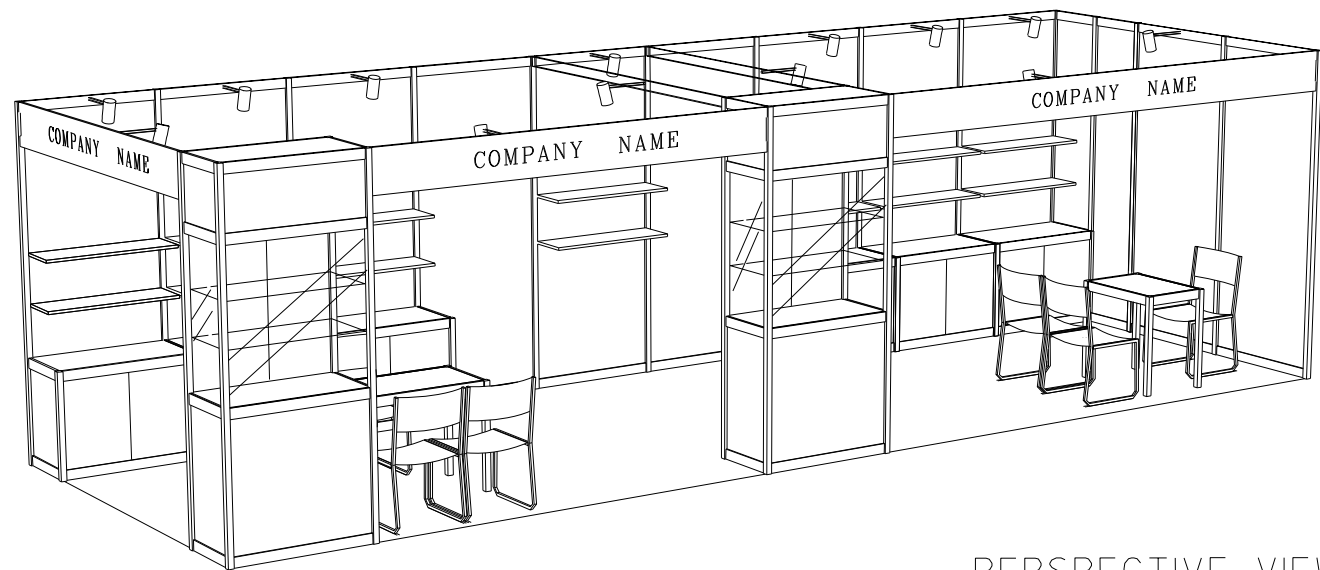

9M x 3M Standard Booth (Right Corner)

九米乘三米標準攤位 (右邊角位)

PLAN

PERSPECTIVE VIEW

FRONT ELEVATION

BOOTH SPECIFICATION		QTY
	Wooden shelf (flat) (1mL x 0.3mD)	14
	Lockable cabinet (1mL x 0.5mD x 0.75mH)	6
	Meeting table (0.7mL x 0.7mD x 0.75mH)	2
	Black leather chair	6
	TALL SHOWCASE	2
	13W LED lamp Longarmed spotlight (yellow)	13
	500w Square pin power socket	3
	RUBBISH BIN	3

*The Hong Kong Trade Development Council reserves the right to change the configuration if necessary.

*如有需要，香港貿易發展局有權更改攤位結構。

9M x 3M Standard Booth

九米乘三米標準攤位

PLAN

PERSPECTIVE VIEW

FRONT ELEVATION

BOOTH SPECIFICATION		QTY
	Wooden shelf (flat) (1mL x 0.3mD)	14
	Lockable cabinet (1mL x 0.5mD x 0.75mH)	6
	Meeting table (0.7mL x 0.7mD x 0.75mH)	2
	Black leather chair	6
	TALL SHOWCASE	2
	13W LED lamp Longarmed spotlight (yellow)	13
	500w Square pin power socket	3
	RUBBISH BIN	3

9M x 3M Standard Booth (Left Corner)

九米乘三米標準攤位 (左邊角位)

PLAN

PERSPECTIVE VIEW

FRONT ELEVATION

BOOTH SPECIFICATION		QTY
	Wooden shelf (flat) (1mL x 0.3mD)	14
	Lockable cabinet (1mL x 0.5mD x 0.75mH)	6
	Meeting table (0.7mL x 0.7mD x 0.75mH)	2
	Black leather chair	6
	TALL SHOWCASE	2
	13W LED lamp Longarmed spotlight (yellow)	13
	500w Square pin power socket	3
	RUBBISH BIN	3