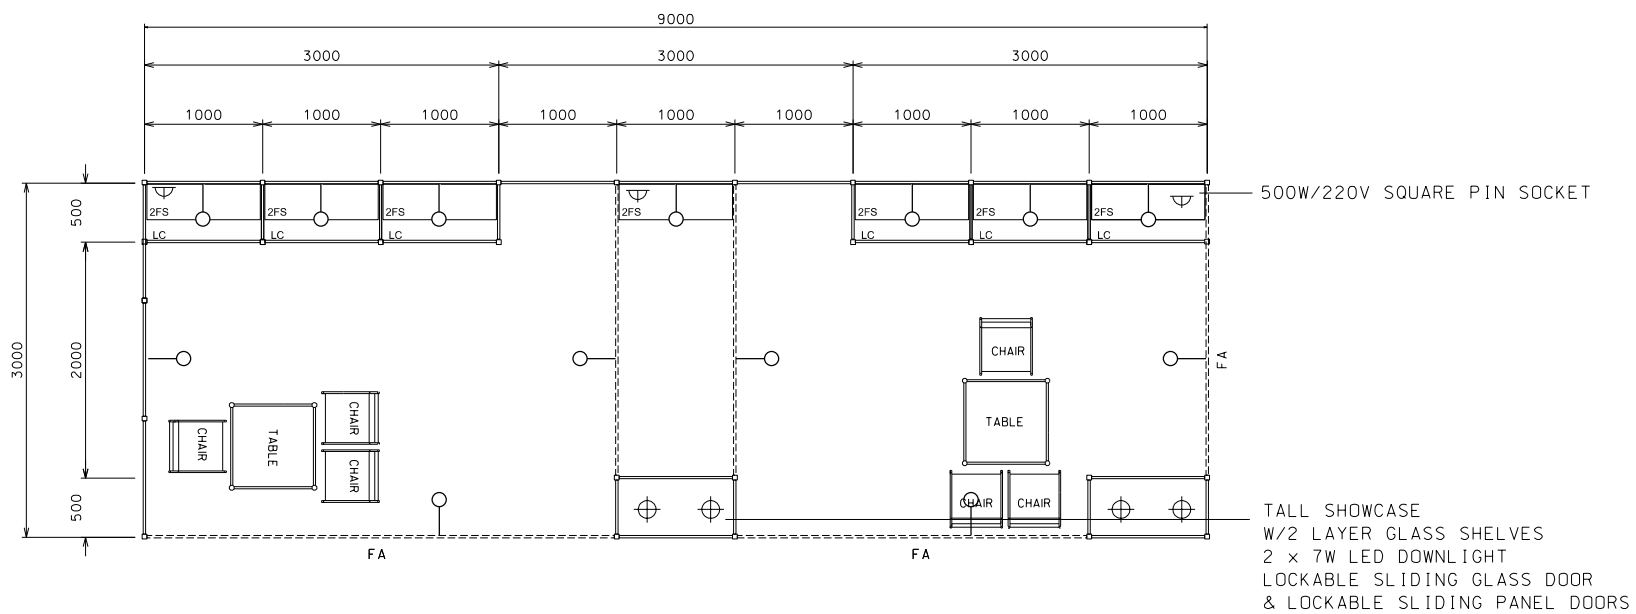

9M x 3M Standard Booth (Right Corner)

九米乘三米標準攤位 (右邊角位)

PLAN

PERSPECTIVE VIEW

FRONT ELEVATION

BOOTH SPECIFICATION		QTY
	Wooden shelf (flat) (1mL x 0.3mD)	14
	Lockable cabinet (1mL x 0.5mD x 0.75mH)	6
	Meeting table (0.7mL x 0.7mD x 0.75mH)	2
	Black leather chair	6
	TALL SHOWCASE	2
	13W LED lamp Longarmed spotlight (yellow)	13
	500w Square pin power socket	3
	RUBBISH BIN	3

*The Hong Kong Trade Development Council reserves the right to change the configuration if necessary.

*如有需要，香港貿易發展局有權更改攤位結構。

9M x 3M Standard Booth

九米乘三米標準攤位

PLAN

PERSPECTIVE VIEW

FRONT ELEVATION

BOOTH SPECIFICATION		QTY
	Wooden shelf (flat) (1mL x 0.3mD)	14
	Lockable cabinet (1mL x 0.5mD x 0.75mH)	6
	Meeting table (0.7mL x 0.7mD x 0.75mH)	2
	Black leather chair	6
	TALL SHOWCASE	2
	13W LED lamp Longarmed spotlight (yellow)	13
	500w Square pin power socket	3
	RUBBISH BIN	3

9M x 3M Standard Booth (Left Corner)

九米乘三米標準攤位 (左邊角位)

PLAN

PERSPECTIVE VIEW

FRONT ELEVATION

BOOTH SPECIFICATION		QTY
	Wooden shelf (flat) (1mL x 0.3mD)	14
	Lockable cabinet (1mL x 0.5mD x 0.75mH)	6
	Meeting table (0.7mL x 0.7mD x 0.75mH)	2
	Black leather chair	6
	TALL SHOWCASE	2
	13W LED lamp Longarmed spotlight (yellow)	13
	500w Square pin power socket	3
	RUBBISH BIN	3