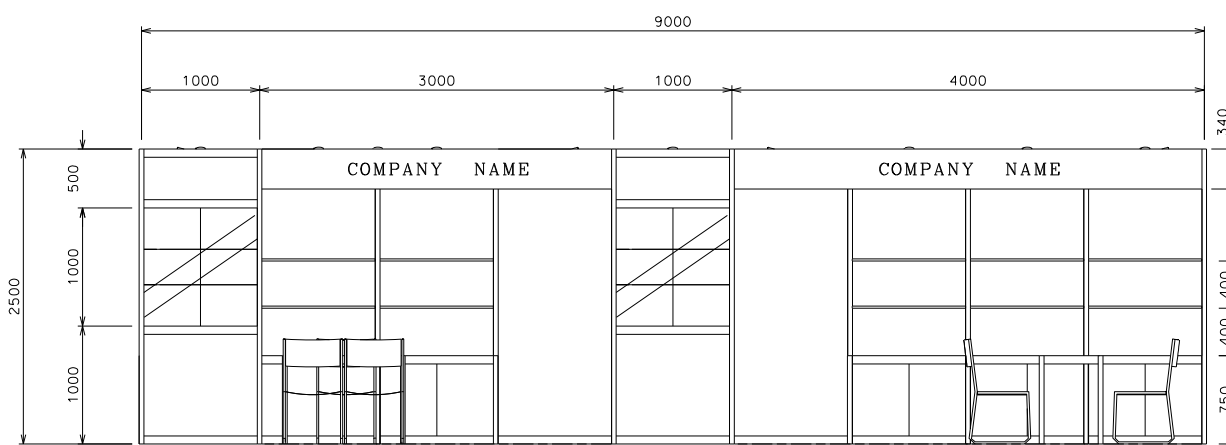

9M x 3M Standard Booth (Right Corner)

九米乘三米標準攤位 (右邊角位)

PLAN

PERSPECTIVE VIEW

FRONT ELEVATION

BOOTH SPECIFICATION		QTY
	Wooden shelf (flat) (1mL x 0.3mD)	14
	Lockable cabinet (1mL x 0.5mD x 0.75mH)	6
	Meeting table (0.7mL x 0.7mD x 0.75mH)	2
	Black leather chair	6
	TALL SHOWCASE	2
	13W LED lamp Longarmed spotlight (yellow)	13
	500w Square pin power socket	3
	RUBBISH BIN	3

*The Hong Kong Trade Development Council reserves the right to change the configuration if necessary.

*如有需要，香港貿易發展局有權更改攤位結構。

9M x 3M Standard Booth

九米乘三米標準攤位

PLAN

PERSPECTIVE VIEW

FRONT ELEVATION

BOOTH SPECIFICATION		QTY
	Wooden shelf (flat) (1mL x 0.3mD)	14
	Lockable cabinet (1mL x 0.5mD x 0.75mH)	6
	Meeting table (0.7mL x 0.7mD x 0.75mH)	2
	Black leather chair	6
	TALL SHOWCASE	2
	13W LED lamp Longarmed spotlight (yellow)	13
	500w Square pin power socket	3
	RUBBISH BIN	3

9M x 3M Standard Booth (Left Corner)

九米乘三米標準攤位 (左邊角位)

PLAN

PERSPECTIVE VIEW

FRONT ELEVATION

BOOTH SPECIFICATION		QTY
	Wooden shelf (flat) (1mL x 0.3mD)	14
	Lockable cabinet (1mL x 0.5mD x 0.75mH)	6
	Meeting table (0.7mL x 0.7mD x 0.75mH)	2
	Black leather chair	6
	TALL SHOWCASE	2
	13W LED lamp Longarmed spotlight (yellow)	13
	500w Square pin power socket	3
	RUBBISH BIN	3