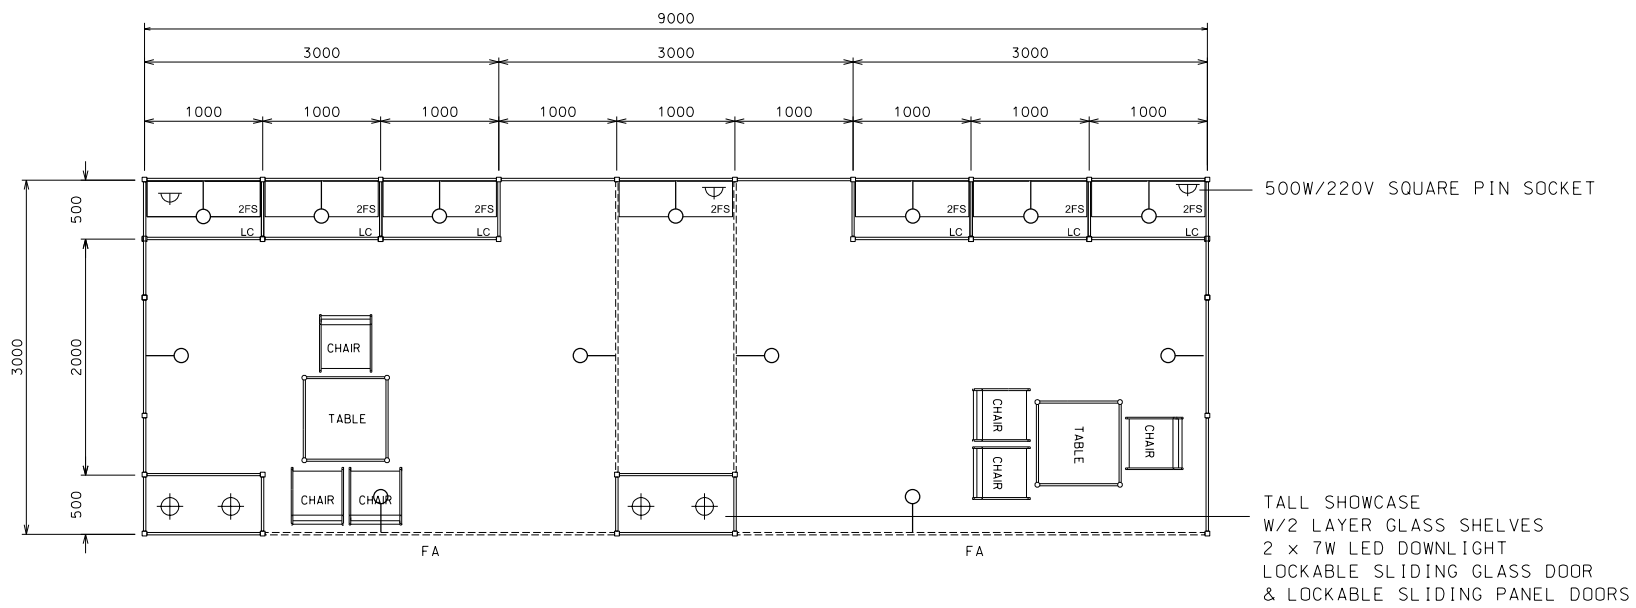

9M x 3M Standard Booth (Right Corner)

九米乘三米標準攤位 (右邊角位)

PLAN

PERSPECTIVE VIEW

FRONT ELEVATION

BOOTH SPECIFICATION		QTY
	Wooden shelf (flat) (1mL x 0.3mD)	14
	Lockable cabinet (1mL x 0.5mD x 0.75mH)	6
	Meeting table (0.7mL x 0.7mD x 0.75mH)	2
	Black leather chair	6
	TALL SHOWCASE	2
	13W LED lamp Longarmed spotlight (yellow)	13
	500w Square pin power socket	3
	RUBBISH BIN	3

*The Hong Kong Trade Development Council reserves the right to change the configuration if necessary.

*如有需要，香港貿易發展局有權更改攤位結構。

9M x 3M Standard Booth

九米乘三米標準攤位

PLAN

PERSPECTIVE VIEW

FRONT ELEVATION

BOOTH SPECIFICATION		QTY
	Wooden shelf (flat) (1mL x 0.3mD)	14
	Lockable cabinet (1mL x 0.5mD x 0.75mH)	6
	Meeting table (0.7mL x 0.7mD x 0.75mH)	2
	Black leather chair	6
	TALL SHOWCASE	2
	13W LED lamp Longarmed spotlight (yellow)	13
	500w Square pin power socket	3
	RUBBISH BIN	3

9M x 3M Standard Booth (Left Corner)

九米乘三米標準攤位 (左邊角位)

PLAN

PERSPECTIVE VIEW

FRONT ELEVATION

BOOTH SPECIFICATION		QTY
	Wooden shelf (flat) (1mL x 0.3mD)	14
	Lockable cabinet (1mL x 0.5mD x 0.75mH)	6
	Meeting table (0.7mL x 0.7mD x 0.75mH)	2
	Black leather chair	6
	TALL SHOWCASE	2
	13W LED lamp Longarmed spotlight (yellow)	13
	500w Square pin power socket	3
	RUBBISH BIN	3