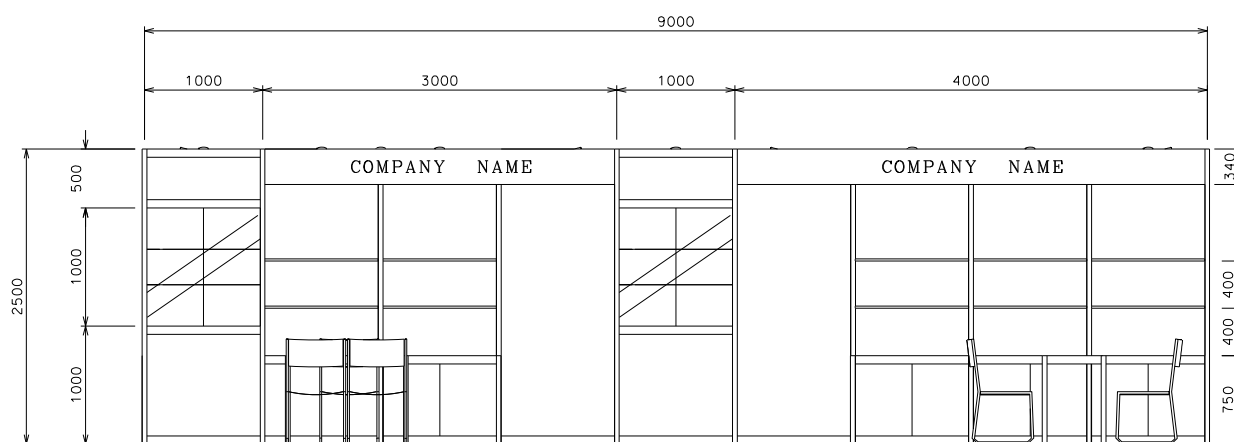

9M x 3M Standard Booth (Right Corner)

九米乘三米標準攤位 (右邊角位)

PLAN

PERSPECTIVE VIEW

FRONT ELEVATION

BOOTH SPECIFICATION		QTY
	Wooden shelf (flat) (1mL x 0.3mD)	14
	Lockable cabinet (1mL x 0.5mD x 0.75mH)	6
	Meeting table (0.7mL x 0.7mD x 0.75mH)	2
	Black leather chair	6
	TALL SHOWCASE	2
	13W LED lamp Longarmed spotlight (yellow)	13
	500w Square pin power socket	3
	RUBBISH BIN	3

*The Hong Kong Trade Development Council reserves the right to change the configuration if necessary.

*如有需要，香港貿易發展局有權更改攤位結構。

9M x 3M Standard Booth

九米乘三米標準攤位

PLAN

PERSPECTIVE VIEW

FRONT ELEVATION

BOOTH SPECIFICATION		QTY
	Wooden shelf (flat) (1mL x 0.3mD)	14
	Lockable cabinet (1mL x 0.5mD x 0.75mH)	6
	Meeting table (0.7mL x 0.7mD x 0.75mH)	2
	Black leather chair	6
	TALL SHOWCASE	2
	13W LED lamp Longarmed spotlight (yellow)	13
	500w Square pin power socket	3
	RUBBISH BIN	3

9M x 3M Standard Booth (Left Corner)

九米乘三米標準攤位 (左邊角位)

PLAN

PERSPECTIVE VIEW

FRONT ELEVATION

BOOTH SPECIFICATION		QTY
	Wooden shelf (flat) (1mL x 0.3mD)	14
	Lockable cabinet (1mL x 0.5mD x 0.75mH)	6
	Meeting table (0.7mL x 0.7mD x 0.75mH)	2
	Black leather chair	6
	TALL SHOWCASE	2
	13W LED lamp Longarmed spotlight (yellow)	13
	500w Square pin power socket	3
	RUBBISH BIN	3