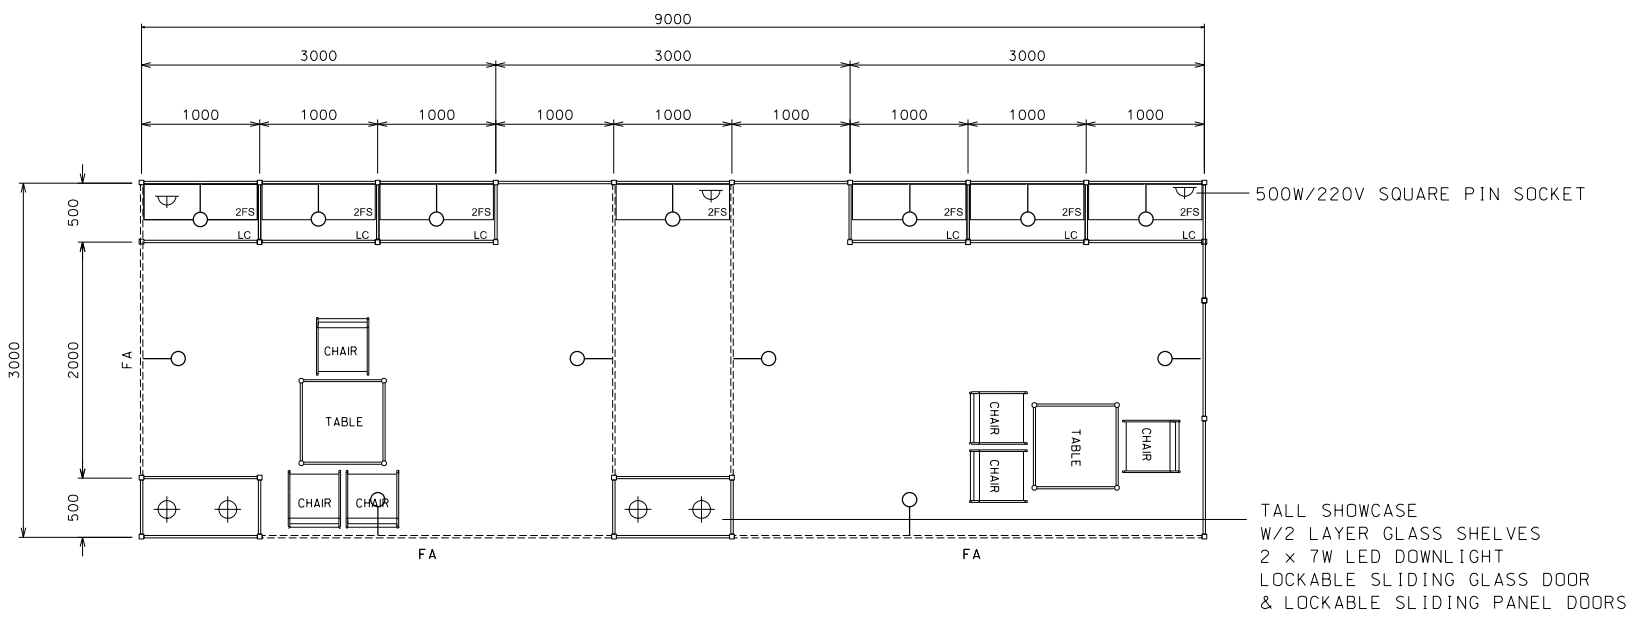

9M x 3M Standard Booth (Right Corner)

九米乘三米標準攤位 (右邊角位)

PLAN

PERSPECTIVE VIEW

FRONT ELEVATION

BOOTH SPECIFICATION		QTY
	Wooden shelf (flat) (1mL x 0.3mD)	14
	Lockable cabinet (1mL x 0.5mD x 0.75mH)	6
	Meeting table (0.7mL x 0.7mD x 0.75mH)	2
	Black leather chair	6
	TALL SHOWCASE	2
	13W LED lamp Longarmed spotlight (yellow)	13
	500w Square pin power socket	3
	RUBBISH BIN	3

*The Hong Kong Trade Development Council reserves the right to change the configuration if necessary.

*如有需要，香港貿易發展局有權更改攤位結構。

9M x 3M Standard Booth

九米乘三米標準攤位

PLAN

PERSPECTIVE VIEW

FRONT ELEVATION

BOOTH SPECIFICATION		QTY
	Wooden shelf (flat) (1mL x 0.3mD)	14
	Lockable cabinet (1mL x 0.5mD x 0.75mH)	6
	Meeting table (0.7mL x 0.7mD x 0.75mH)	2
	Black leather chair	6
	TALL SHOWCASE	2
	13W LED lamp Longarmed spotlight (yellow)	13
	500w Square pin power socket	3
	RUBBISH BIN	3

9M x 3M Standard Booth (Left Corner)

九米乘三米標準攤位 (左邊角位)

PLAN

PERSPECTIVE VIEW

FRONT ELEVATION

BOOTH SPECIFICATION		QTY
	Wooden shelf (flat) (1mL x 0.3mD)	14
	Lockable cabinet (1mL x 0.5mD x 0.75mH)	6
	Meeting table (0.7mL x 0.7mD x 0.75mH)	2
	Black leather chair	6
	TALL SHOWCASE	2
	13W LED lamp Longarmed spotlight (yellow)	13
	500w Square pin power socket	3
	RUBBISH BIN	3