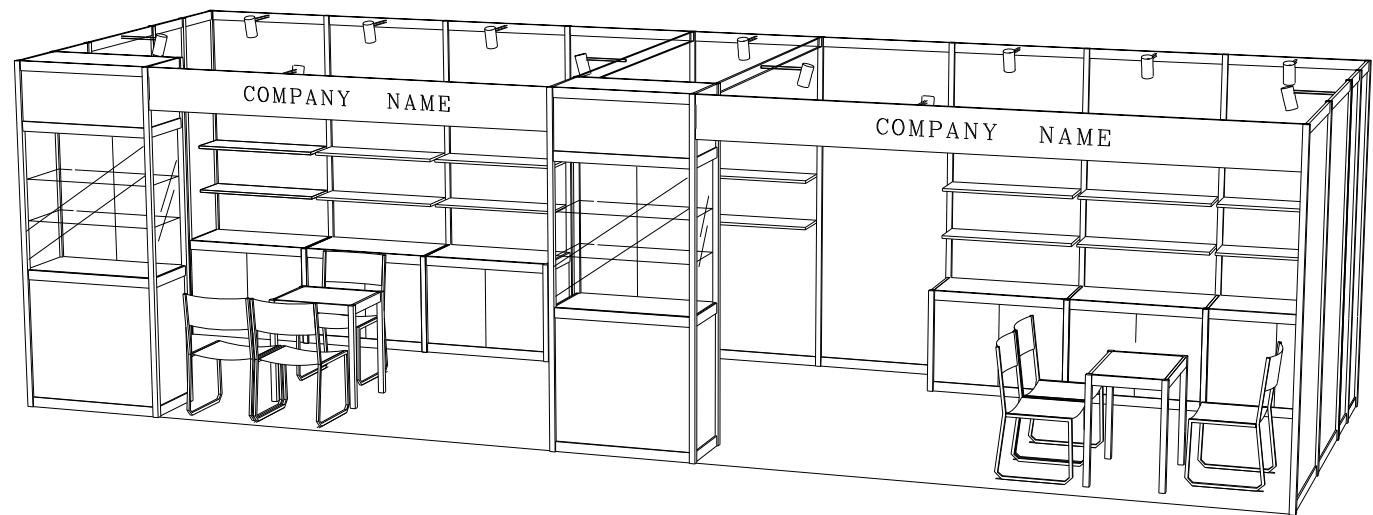

9M x 3M Standard Booth (Right Corner)

九米乘三米標準攤位 (右邊角位)

PLAN

PERSPECTIVE VIEW

FRONT ELEVATION

BOOTH SPECIFICATION		QTY
	Wooden shelf (flat) (1mL x 0.3mD)	14
	Lockable cabinet (1mL x 0.5mD x 0.75mH)	6
	Meeting table (0.7mL x 0.7mD x 0.75mH)	2
	Black leather chair	6
	TALL SHOWCASE	2
	13W LED lamp Longarmed spotlight (yellow)	13
	500w Square pin power socket	3
	RUBBISH BIN	3

*The Hong Kong Trade Development Council reserves the right to change the configuration if necessary.

*如有需要，香港貿易發展局有權更改攤位結構。

9M x 3M Standard Booth

九米乘三米標準攤位

PLAN

PERSPECTIVE VIEW

FRONT ELEVATION

BOOTH SPECIFICATION		QTY
	Wooden shelf (flat) (1mL x 0.3mD)	14
	Lockable cabinet (1mL x 0.5mD x 0.75mH)	6
	Meeting table (0.7mL x 0.7mD x 0.75mH)	2
	Black leather chair	6
	TALL SHOWCASE	2
	13W LED lamp Longarmed spotlight (yellow)	13
	500w Square pin power socket	3
	RUBBISH BIN	3

9M x 3M Standard Booth (Left Corner)

九米乘三米標準攤位 (左邊角位)

PLAN

PERSPECTIVE VIEW

FRONT ELEVATION

BOOTH SPECIFICATION		QTY
	Wooden shelf (flat) (1mL x 0.3mD)	14
	Lockable cabinet (1mL x 0.5mD x 0.75mH)	6
	Meeting table (0.7mL x 0.7mD x 0.75mH)	2
	Black leather chair	6
	TALL SHOWCASE	2
	13W LED lamp Longarmed spotlight (yellow)	13
	500w Square pin power socket	3
	RUBBISH BIN	3